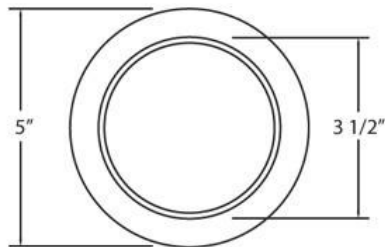

21780, TRIM, 4 INCH SHOWER DROPPED GLASS

PRODUCT DETAILS

No.	:	21780-101
Product Color	:	SATIN NICKEL
Shade / Accent Colour	:	FROST
Diameter	:	5"
Height	:	2.25"

LIGHT SOURCE DETAILS

Number of Bulbs	:	1 / 1
Light Source	:	Fluorescent / Incandescent
Light Source Type	:	PL / PAR20
Input Voltage	:	120 / 120V
Bulb Voltage	:	120 / 120V
Socket Type	:	G24Q-1 / E26
Wattage	:	13 / 50W
Total Wattage	:	13 / 50W
Bulb Included	:	No / No
Dimmable	:	/ Yes

OPTIONS AVAILABLE

ITEM NO.	FINISH	SHADE
21780-101	SATIN NICKEL	FROST
21780-123	CHROME	FROST
21780-57	WHITE	FROST

TECHNICAL DETAILS

Light Direction	:	Down
Adjustable Lamp Head	:	No
Location	:	DAMP
Approval	:	
Cut Hole Diameter	:	4.375"