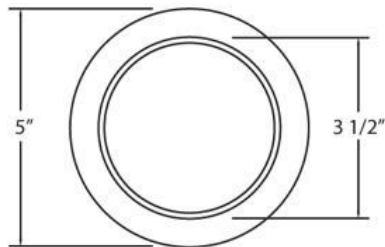

21780, TRIM, 4 INCH SHOWER DROPPED GLASS

PRODUCT DETAILS

No.	:	21780-123
Product Color	:	CHROME
Shade / Accent Colour	:	FROST
Diameter	:	5"
Height	:	2.25"

LIGHT SOURCE DETAILS

Number of Bulbs	:	1 / 1
Light Source	:	Fluorescent / Incandescent
Light Source Type	:	PL / PAR20
Input Voltage	:	120 / 120V
Bulb Voltage	:	120 / 120V
Socket Type	:	G24Q-1 / E26
Wattage	:	13 / 50W
Total Wattage	:	13 / 50W
Bulb Included	:	No / No
Dimmable	:	/ Yes

OPTIONS AVAILABLE

ITEM NO.	FINISH	SHADE
21780-101	SATIN NICKEL	FROST
21780-123	CHROME	FROST
21780-57	WHITE	FROST

TECHNICAL DETAILS

Light Direction	:	Down
Adjustable Lamp Head	:	No
Location	:	DAMP
Approval	:	
Cut Hole Diameter	:	4.375"