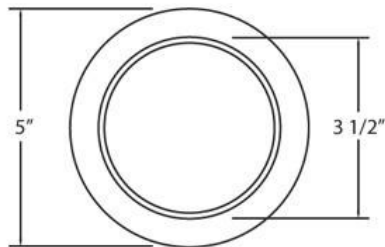

### PRODUCT DETAILS

No.	:	21780-57
Product Color	:	WHITE
Shade / Accent Colour	:	FROST
Diameter	:	5"
Height	:	2.25"

### TECHNICAL DETAILS

Light Direction	:	Down
Adjustable Lamp Head	:	No
Location	:	DAMP
Approval	:	
Cut Hole Diameter	:	4.375"