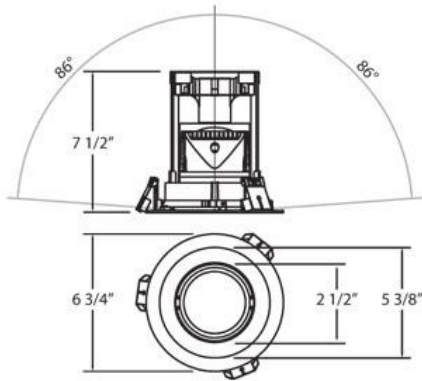

21813, 1-LIGHT PULL DOWN RECESSED, 7W LED

PRODUCT DETAILS

No.	:	21813-016
Product Color	:	CHROME
Shade / Accent Colour	:	WHITE
Diameter	:	6.75"
Height	:	7.5"

LIGHT SOURCE DETAILS

Light Source Type	:	INTEGRATED LED
Input Voltage	:	120V
Bulb Voltage	:	120V
Socket Type	:	LED
Total Wattage	:	7W
Initial Lumens	:	440lm
Kelvin	:	3000K
CRI	:	85+
Dimmable	:	Yes

OPTIONS AVAILABLE

ITEM NO.	FINISH	SHADE
21813-016	CHROME	WHITE

TECHNICAL DETAILS

Light Direction	:	Down
Adjustable Lamp Head	:	Yes
Location	:	DRY
Approval	:	
Title 24	:	Yes
Beam Angle	:	30
Vertical Adjustment	:	355
Horizontal Adjustment	:	86
Cut Hole Diameter	:	6.25"