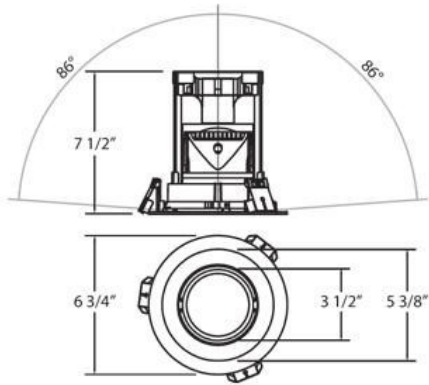

21814, 1-LIGHT PULL DOWN RECESSED, 13W LED

PRODUCT DETAILS

No.	:	21814-013
Product Color	:	CHROME
Shade / Accent Colour	:	WHITE
Diameter	:	6.75"
Height	:	7.5"

LIGHT SOURCE DETAILS

Light Source Type	:	INTEGRATED LED
Input Voltage	:	120V
Bulb Voltage	:	120V
Socket Type	:	LED
Total Wattage	:	13W
Initial Lumens	:	930lm
Kelvin	:	3000K
CRI	:	85
Dimmable	:	Yes

OPTIONS AVAILABLE

ITEM NO.	FINISH	SHADE
21814-013	CHROME	WHITE

TECHNICAL DETAILS

Light Direction	:	Down
Adjustable Lamp Head	:	Yes
Location	:	DRY
Approval	:	
Title 24	:	Yes
Beam Angle	:	30
Vertical Adjustment	:	355
Horizontal Adjustment	:	86
Cut Hole Diameter	:	6.25"