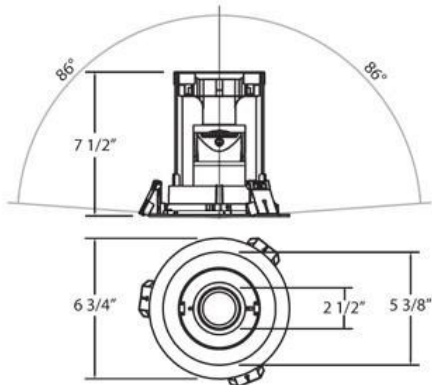

### PRODUCT DETAILS

|               |   |           |
|---------------|---|-----------|
| No.           | : | 21815-010 |
| Product Color | : | WHITE     |
| Diameter      | : | 6.75"     |
| Height        | : | 7.5"      |

### TECHNICAL DETAILS

|                       |   |   |
|-----------------------|---|---|
| Light Direction       | : | Down  |
| Adjustable Lamp Head  | : | Yes   |
| Location              | : | DRY   |
| Approval              | : |  |
| Beam Angle            | : | 35  |
| Vertical Adjustment   | : | 355   |
| Horizontal Adjustment | : | 86  |
| Cut Hole Diameter     | : | 6.125"  |