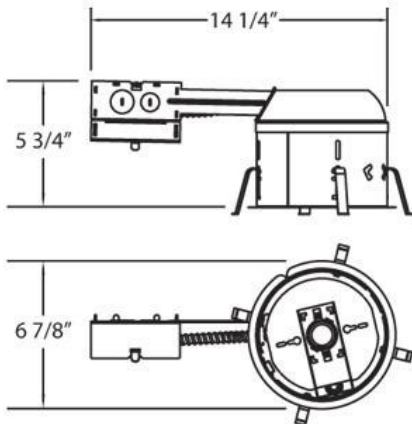

21953, 6-INCH PAR REMODEL SHALLOW HOUSING

PRODUCT DETAILS

No.	:	21953-019
Diameter	:	6.875"
Height	:	5.75"
Weight	:	1.9lbs

LIGHT SOURCE DETAILS

Number of Bulbs	:	1
Light Source	:	Incandescent
Light Source Type	:	PAR30
Input Voltage	:	120V
Bulb Voltage	:	120V
Socket Type	:	E26
Wattage	:	75W
Total Wattage	:	75W
Bulb Included	:	No
Dimmable	:	Yes

OPTIONS AVAILABLE

ITEM NO.	FINISH	SHADE
21953-019		

TECHNICAL DETAILS

Light Direction	:	Down
Adjustable Lamp Head	:	No
Approval	:	
Cut Hole Diameter	:	6.25"

PROJECT INFORMATION

 Job Name: Date: Category:

 Comments: