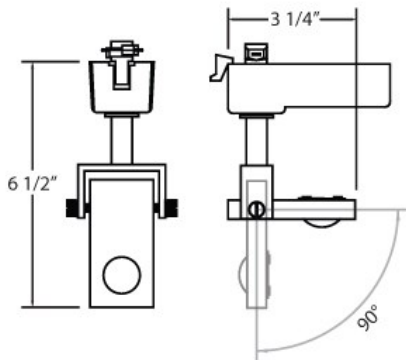

22499, 3W LED

PRODUCT DETAILS

No.	:	22499-028
Product Color	:	WHITE
Shade / Accent Colour	:	PLATINUM
Width	:	3.25"
Height	:	6.5"

LIGHT SOURCE DETAILS

Light Source Type	:	INTEGRATED LED
Input Voltage	:	120V
Bulb Voltage	:	120V
Socket Type	:	LED
Total Wattage	:	3W
Initial Lumens	:	240lm
Kelvin	:	3500K
CRI	:	85
Dimmable	:	No

OPTIONS AVAILABLE

ITEM NO.	FINISH	SHADE
22499-028	WHITE	PLATINUM

TECHNICAL DETAILS

Light Direction	:	Down
Adjustable Lamp Head	:	Yes
Location	:	DRY
Approval	:	
Title 24	:	Yes
Vertical Adjustment	:	90
Horizontal Adjustment	:	350