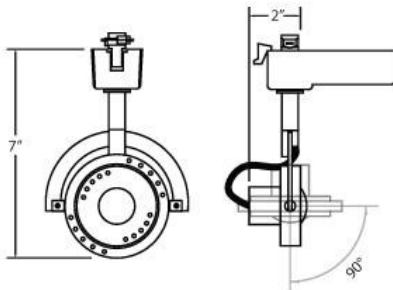

22500, 3W LED

PRODUCT DETAILS

No.	:	22500-021
Product Color	:	WHITE
Shade / Accent Colour	:	BLACK
Width	:	2"
Height	:	7"

LIGHT SOURCE DETAILS

Light Source Type	:	INTEGRATED LED
Input Voltage	:	120V
Bulb Voltage	:	120V
Socket Type	:	LED
Total Wattage	:	3W
Initial Lumens	:	240lm
Kelvin	:	3500K
CRI	:	85
Dimmable	:	No

OPTIONS AVAILABLE

ITEM NO.	FINISH	SHADE
22500-021	WHITE	BLACK

TECHNICAL DETAILS

Light Direction	:	Down
Adjustable Lamp Head	:	Yes
Location	:	DRY
Approval	:	
Title 24	:	Yes
Vertical Adjustment	:	90
Horizontal Adjustment	:	350