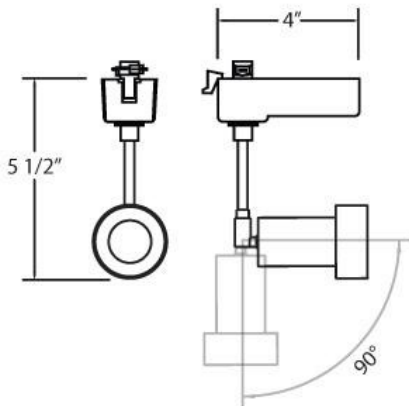

22593, TRACK HEAD,3W LED

PRODUCT DETAILS

No.	:	22593-016
Product Color	:	WHITE
Shade / Accent Colour	:	PLATINUM
Width	:	4"
Height	:	5.5"

LIGHT SOURCE DETAILS

Light Source Type	:	INTEGRATED LED
Input Voltage	:	120V
Bulb Voltage	:	120V
Socket Type	:	LED
Total Wattage	:	3W
Initial Lumens	:	240lm
Kelvin	:	3000K
CRI	:	85
Dimmable	:	No

OPTIONS AVAILABLE

ITEM NO.	FINISH	SHADE
22593-016	WHITE	PLATINUM

TECHNICAL DETAILS

Light Direction	:	Down
Adjustable Lamp Head	:	Yes
Location	:	DRY
Approval	:	
Title 24	:	Yes
Vertical Adjustment	:	90
Horizontal Adjustment	:	350