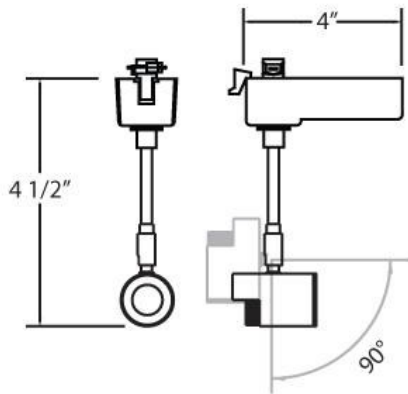

22594, TRACK HEAD, 4.6W LED

PRODUCT DETAILS

No.	:	22594-013
Product Color	:	WHITE
Shade / Accent Colour	:	PLATINUM
Width	:	4"
Height	:	4.5"

LIGHT SOURCE DETAILS

Light Source Type	:	INTEGRATED LED
Input Voltage	:	120V
Bulb Voltage	:	120V
Socket Type	:	LED
Total Wattage	:	4.6W
Initial Lumens	:	240lm
Kelvin	:	3000K
CRI	:	85
Dimmable	:	No

OPTIONS AVAILABLE

ITEM NO.	FINISH	SHADE
22594-013	WHITE	PLATINUM

TECHNICAL DETAILS

Light Direction	:	Down
Adjustable Lamp Head	:	No
Location	:	DRY
Approval	:	
Title 24	:	Yes
Vertical Adjustment	:	90
Horizontal Adjustment	:	350