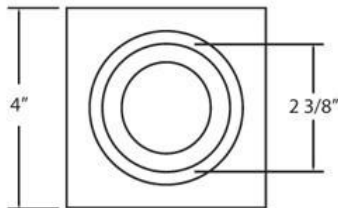

22748, 3 1/4-INCH TRIM REGRESSED GIMBAL

PRODUCT DETAILS

No.	:	22748-10
Product Color	:	ALUMINUM
Length	:	4"
Width	:	4"
Height	:	1.5"

LIGHT SOURCE DETAILS

Number of Bulbs	:	1 / 1
Light Source	:	Halogen / Halogen
Light Source Type	:	MR16 / GU10
Input Voltage	:	120 / 120V
Bulb Voltage	:	12 / 120V
Socket Type	:	/
Wattage	:	50 / 50W
Total Wattage	:	50 / 50W
Bulb Included	:	No / No
Dimmable	:	Yes / Yes

OPTIONS AVAILABLE

ITEM NO.	FINISH	SHADE
22748-10	ALUMINUM	

TECHNICAL DETAILS

Light Direction	:	Down
Adjustable Lamp Head	:	No
Approval	:	
Beam Angle	:	40

PROJECT INFORMATION

 Job Name: Date: Category:

 Comments: