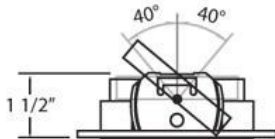

22748, 3 1/4-INCH TRIM REGRESSED GIMBAL

PRODUCT DETAILS

No.	:	22748-10
Product Color	:	ALUMINUM
Length	:	4"
Width	:	4"
Height	:	1.5"

LIGHT SOURCE DETAILS

Number of Bulbs	:	1 / 1
Light Source	:	Halogen / Halogen
Light Source Type	:	MR16 / GU10
Input Voltage	:	120 / 120V
Bulb Voltage	:	12 / 120V
Socket Type	:	/
Wattage	:	50 / 50W
Total Wattage	:	50 / 50W
Bulb Included	:	No / No
Dimmable	:	Yes / Yes

OPTIONS AVAILABLE

ITEM NO.	FINISH	SHADE
22748-10	ALUMINUM	

TECHNICAL DETAILS

Light Direction	:	Down
Adjustable Lamp Head	:	No
Approval	:	
Beam Angle	:	40

PROJECT INFORMATION

 Job Name: Date: Category:

 Comments: