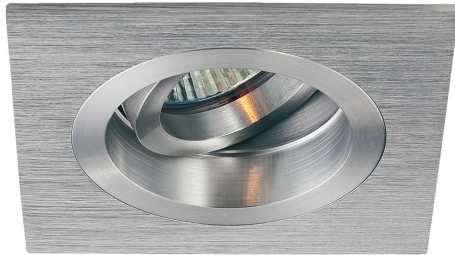

22748, 3 1/4-INCH TRIM REGRESSED GIMBAL

PRODUCT DETAILS

No.	:	22748-10
Product Color	:	ALUMINUM
Length	:	4"
Width	:	4"
Height	:	1.5"

LIGHT SOURCE DETAILS

Number of Bulbs	:	1 / 1
Light Source	:	Halogen / Halogen
Light Source Type	:	MR16 / GU10
Input Voltage	:	120 / 120V
Bulb Voltage	:	12 / 120V
Socket Type	:	/
Wattage	:	50 / 50W
Total Wattage	:	50 / 50W
Bulb Included	:	No / No
Dimmable	:	Yes / Yes

OPTIONS AVAILABLE

ITEM NO.	FINISH	SHADE
22748-10	ALUMINUM	

TECHNICAL DETAILS

Light Direction	:	Down
Adjustable Lamp Head	:	No
Approval	:	
Beam Angle	:	40

PROJECT INFORMATION

 Job Name: Date: Category:

 Comments: