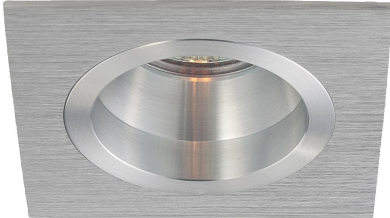

## 22749, 3 1/4-INCH TRIM REGRESSED DOWN

### PRODUCT DETAILS

No.	:	22749-10
Product Color	:	ALUMINUM
Length	:	4"
Width	:	4"
Height	:	2"

### TECHNICAL DETAILS

Light Direction	:	Down
Adjustable Lamp Head	:	No
Approval	:	