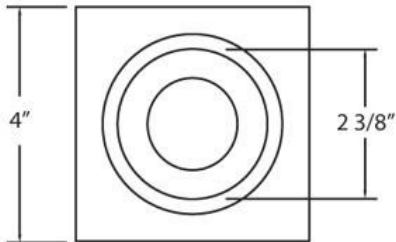

TECHNICAL DETAILS

Light Direction	:	Down
Adjustable Lamp Head	:	No
Approval	:	

PROJECT INFORMATION

Job Name: Date: Category:

Comments: