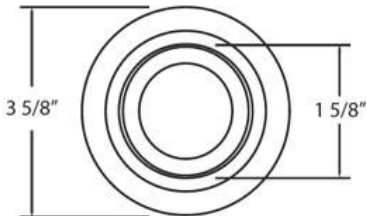

22751, 3 1/4-INCH TRIM ROUND GIMBAL

PRODUCT DETAILS

No.	:	22751-10
Product Color	:	ALUMINUM
Diameter	:	3.625"
Height	:	1.375"

LIGHT SOURCE DETAILS

Number of Bulbs	:	1 / 1
Light Source	:	Halogen / Halogen
Light Source Type	:	MR16 / GU10
Input Voltage	:	120 / 120V
Bulb Voltage	:	12 / 120V
Socket Type	:	/
Wattage	:	50 / 50W
Total Wattage	:	50 / 50W
Bulb Included	:	No / No
Dimmable	:	Yes / Yes

OPTIONS AVAILABLE

ITEM NO.	FINISH	SHADE
22751-10	ALUMINUM	

TECHNICAL DETAILS

Light Direction	:	Down
Adjustable Lamp Head	:	Yes
Approval	:	
Beam Angle	:	30

PROJECT INFORMATION

 Job Name: Date: Category:

 Comments: