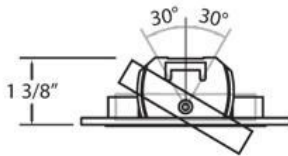

22751, 3 1/4-INCH TRIM ROUND GIMBAL

PRODUCT DETAILS

No.	:	22751-10
Product Color	:	ALUMINUM
Diameter	:	3.625"
Height	:	1.375"

LIGHT SOURCE DETAILS

Number of Bulbs	:	1 / 1
Light Source	:	Halogen / Halogen
Light Source Type	:	MR16 / GU10
Input Voltage	:	120 / 120V
Bulb Voltage	:	12 / 120V
Socket Type	:	/
Wattage	:	50 / 50W
Total Wattage	:	50 / 50W
Bulb Included	:	No / No
Dimmable	:	Yes / Yes

OPTIONS AVAILABLE

ITEM NO.	FINISH	SHADE
22751-10	ALUMINUM	

TECHNICAL DETAILS

Light Direction	:	Down
Adjustable Lamp Head	:	Yes
Approval	:	
Beam Angle	:	30

PROJECT INFORMATION

 Job Name: Date: Category:

 Comments: