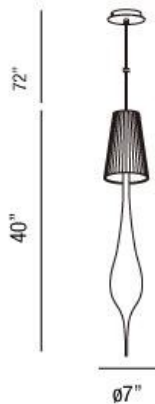

### PRODUCT DETAILS

No.	:	22827-029
Product Color	:	CHROME
Shade / Accent Colour	:	BLACK
Diameter	:	7"
Height	:	40"
Overall Height	:	113.5"
Weight	:	3.9lbs

### LIGHT SOURCE DETAILS

Number of Bulbs	:	1
Light Source	:	Incandescent
Light Source Type	:	B10
Input Voltage	:	120V
Bulb Voltage	:	120V
Socket Type	:	E12
Wattage	:	40W
Total Wattage	:	40W
Bulb Included	:	No
Dimmable	:	Yes

### TECHNICAL DETAILS

Light Direction	:	Down
Hanging Support Type	:	WIRE
Hanging Support Length	:	72"
Adjustable Lamp Head	:	No
Approval	:	