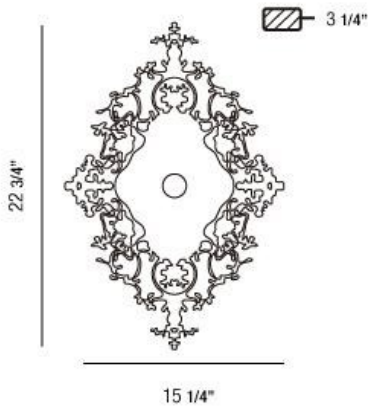

ROYAL, 1-LIGHT WALL MOUNT

PRODUCT DETAILS

No.	:	22982-018
Product Color	:	WHITE
Width	:	15.25"
Height	:	22.75"
Ext	:	3.25"
Weight	:	3.6lbs

LIGHT SOURCE DETAILS

Number of Bulbs	:	1
Light Source	:	Incandescent
Light Source Type	:	G25
Input Voltage	:	120V
Bulb Voltage	:	120V
Socket Type	:	E26
Wattage	:	40W
Total Wattage	:	40W
Bulb Included	:	Yes
Dimmable	:	Yes

OPTIONS AVAILABLE

ITEM NO.	FINISH	SHADE
22982-018	WHITE	

TECHNICAL DETAILS

Canopy / Backplate Height	:	0.75"
Canopy / Backplate Dia.	:	4.625"
Adjustable Lamp Head	:	No
Approval	:	

PROJECT INFORMATION

 Job Name: Date: Category: