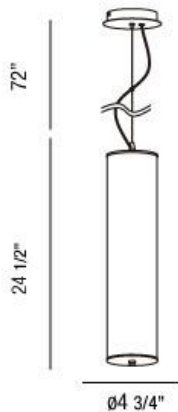

TUBO, 5" MINI PENDANT

PRODUCT DETAILS

No.	:	22996-015
Product Color	:	CHROME
Shade / Accent Colour	:	FROSTED WHITE
Diameter	:	4.75"
Height	:	24.5"
Overall Height	:	98"
Weight	:	7lbs

LIGHT SOURCE DETAILS

Number of Bulbs	:	3
Light Source	:	Fluorescent
Light Source Type	:	T5
Input Voltage	:	120V
Socket Type	:	G5
Wattage	:	14W
Total Wattage	:	42W
Bulb Included	:	No
Dimmable	:	No

OPTIONS AVAILABLE

ITEM NO.	FINISH	SHADE
22996-015	CHROME	FROSTED WHITE

TECHNICAL DETAILS

Light Direction	:	Down
Hanging Support Type	:	AIRCRAFT CABLE
Hanging Support Length	:	72"
Canopy / Backplate Height	:	1"
Canopy / Backplate Dia.	:	4.75"
Adjustable Lamp Head	:	No
Approval	:	