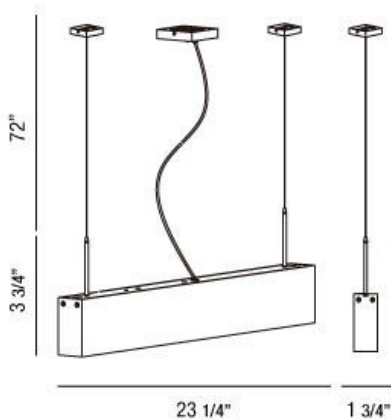

ANELLO, 23" LINEAR PENDANT

PRODUCT DETAILS

No.	:	22998-019
Product Color	:	CHROME
Shade / Accent Colour	:	FROSTED WHITE
Length	:	23.25"
Width	:	1.75"
Height	:	3.75"
Weight	:	5.5lbs

LIGHT SOURCE DETAILS

Number of Bulbs	:	1
Light Source	:	Fluorescent
Light Source Type	:	T5
Input Voltage	:	120V
Socket Type	:	G5
Wattage	:	24W
Total Wattage	:	24W
Bulb Included	:	Yes
Dimmable	:	No

Options Available

ITEM NO.	FINISH	SHADE
22998-019	CHROME	FROSTED WHITE

TECHNICAL DETAILS

Light Direction	:	Down
Hanging Support Type	:	AIRCRAFT CABLE
Hanging Support Length	:	72"
Canopy / Backplate Length	:	4.75"
Canopy / Backplate Height	:	4.75"
Canopy / Backplate Width	:	1"
Adjustable Lamp Head	:	No
Approval	:	