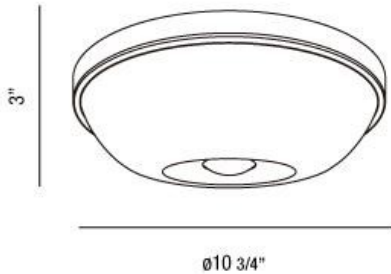

MOTION, 11" CEILING MOUNT

PRODUCT DETAILS

No.	:	23020-016
Product Color	:	SATIN NICKEL
Shade / Accent Colour	:	WHITE GLASS
Diameter	:	10.75"
Height	:	3"
Weight	:	3lbs

LIGHT SOURCE DETAILS

Number of Bulbs	:	1
Light Source	:	Fluorescent
Light Source Type	:	T5CIRCLINE
Input Voltage	:	120V
Socket Type	:	G10Q
Wattage	:	22W
Total Wattage	:	22W
Bulb Included	:	Yes
Dimmable	:	No

Options Available

ITEM NO.	FINISH	SHADE
23020-016	SATIN NICKEL	WHITE GLASS

TECHNICAL DETAILS

Canopy / Backplate Height	:	0.75"
Canopy / Backplate Dia.	:	10.75"
Adjustable Lamp Head	:	No
Approval	:	

PROJECT INFORMATION