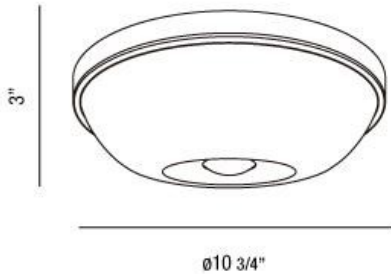

MOTION, 11" CEILING MOUNT

PRODUCT DETAILS

No.	:	23020-016
Product Color	:	SATIN NICKEL
Shade / Accent Colour	:	WHITE GLASS
Diameter	:	10.75"
Height	:	3"
Weight	:	3lbs

LIGHT SOURCE DETAILS

Number of Bulbs	:	1
Light Source	:	Fluorescent
Light Source Type	:	T5CIRCLINE
Input Voltage	:	120V
Socket Type	:	G10Q
Wattage	:	22W
Total Wattage	:	22W
Bulb Included	:	Yes
Dimmable	:	No

OPTIONS AVAILABLE

ITEM NO.	FINISH	SHADE
23020-016	SATIN NICKEL	WHITE GLASS

TECHNICAL DETAILS

Canopy / Backplate Height	:	0.75"
Canopy / Backplate Dia.	:	10.75"
Adjustable Lamp Head	:	No
Approval	:	

PROJECT INFORMATION