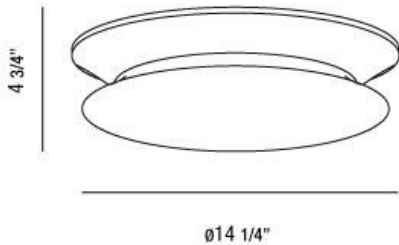

CROWN, 15" CEILING MOUNT

Options Available

ITEM NO.	FINISH	SHADE
23023-017	CHROME	OPAL WHITE

PRODUCT DETAILS

No.	:	23023-017
Product Color	:	CHROME
Shade / Accent Colour	:	OPAL WHITE
Diameter	:	14.25"
Height	:	4.75"
Weight	:	6.6lbs

TECHNICAL DETAILS

Canopy / Backplate Height	:	1.5"
Canopy / Backplate Dia.	:	10"
Adjustable Lamp Head	:	No
Location	:	DRY
Approval	:	

PROJECT INFORMATION

 Job Name: Date: Type:

 Comments: