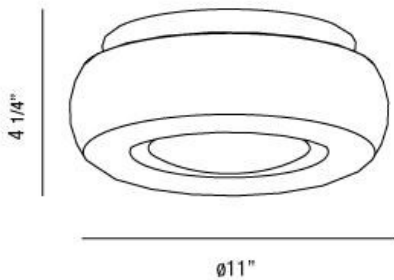

DISK, 11" CEILING MOUNT

PRODUCT DETAILS

No.	:	23024-014
Product Color	:	WHITE
Shade / Accent Colour	:	WHITE
Diameter	:	11"
Height	:	4.25"
Weight	:	4.3lbs

LIGHT SOURCE DETAILS

Number of Bulbs	:	1
Light Source	:	Fluorescent
Light Source Type	:	T5CIRCLINE
Input Voltage	:	120V
Socket Type	:	G10Q
Wattage	:	22W
Total Wattage	:	22W
Bulb Included	:	Yes
Dimmable	:	No

OPTIONS AVAILABLE

ITEM NO.	FINISH	SHADE
23024-014	WHITE	WHITE

TECHNICAL DETAILS

Canopy / Backplate Height	:	1.25"
Canopy / Backplate Dia.	:	8.75"
Adjustable Lamp Head	:	No
Approval	:	

PROJECT INFORMATION

 Job Name: Date: Category: