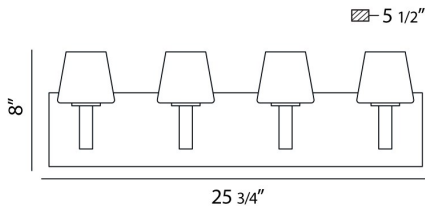

ANGLO, 26" VANITY LIGHT

PRODUCT DETAILS

No.	:	23043-022
Product Color	:	SATIN NICKEL
Product Material	:	METAL
Shade / Accent Colour	:	OPAL WHITE
Shade / Accent Material	:	GLASS
Width	:	25.75"
Height	:	8"
Ext	:	5.5"
Weight	:	6.6lbs

OPTIONS AVAILABLE

ITEM NO.	FINISH	SHADE
23043-015	CHROME	OPAL WHITE
23043-022	SATIN NICKEL	OPAL WHITE

TECHNICAL DETAILS

Light Direction	:	Up
Adjustable Lamp Head	:	No
Mounting	:	Up
Location	:	DAMP
Approval	:	