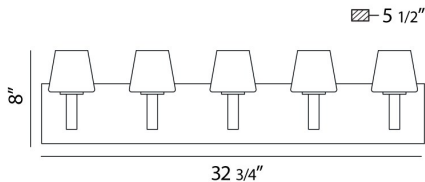

### PRODUCT DETAILS

No.	:	23044-012
Product Color	:	CHROME
Product Material	:	METAL
Shade / Accent Colour	:	OPAL WHITE
Shade / Accent Material	:	GLASS
Width	:	32.75"
Height	:	8"
Ext	:	5.5"
Weight	:	8.8lbs

### TECHNICAL DETAILS

Light Direction	:	Up
Adjustable Lamp Head	:	No
Mounting	:	Up
Location	:	DAMP
Approval	:	