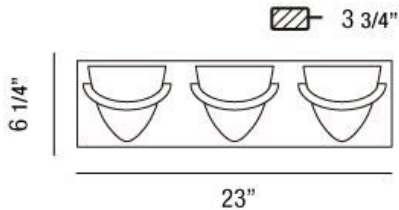

FORMA, 23" VANITY LIGHT

PRODUCT DETAILS

No.	:	23046-023
Product Color	:	SATIN NICKEL
Shade / Accent Colour	:	WHITE
Width	:	23"
Height	:	6.25"
Ext	:	3.75"
Weight	:	5.5lbs

LIGHT SOURCE DETAILS

Number of Bulbs	:	3
Light Source	:	Halogen
Light Source Type	:	G9
Input Voltage	:	120V
Bulb Voltage	:	120V
Socket Type	:	G9
Wattage	:	60W
Total Wattage	:	180W
Bulb Included	:	Yes
Dimmable	:	Yes

OPTIONS AVAILABLE

ITEM NO.	FINISH	SHADE
23046-016	CHROME	WHITE
23046-023	SATIN NICKEL	WHITE

TECHNICAL DETAILS

Light Direction	:	Up
Canopy / Backplate Length	:	21.25"
Canopy / Backplate Height	:	0.75"
Canopy / Backplate Width	:	4.5"
Adjustable Lamp Head	:	No
Approval	:	