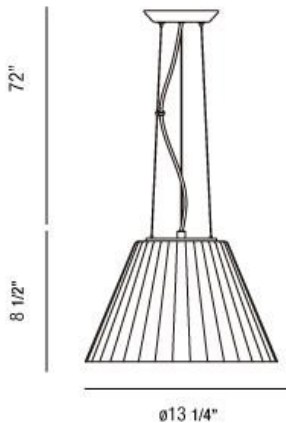

RIBO, 13" ROUND PENDANT

PRODUCT DETAILS

No.	:	23067-028
Product Color	:	CHROME
Product Material	:	METAL
Shade / Accent Colour	:	RED
Shade / Accent Material	:	RIBBED GLASS
Diameter	:	13.25"
Height	:	8.5"
Overall Height	:	82"
Weight	:	9lbs

LIGHT SOURCE DETAILS

Number of Bulbs	:	1
Light Source	:	Incandescent
Light Source Type	:	A19
Input Voltage	:	120V
Bulb Voltage	:	120V
Socket Type	:	E26
Wattage	:	100W
Total Wattage	:	100W
Bulb Included	:	No
Dimmable	:	Yes

Options Available

ITEM NO.	FINISH	SHADE
23067-011	CHROME	CLEAR
23067-028	CHROME	RED
23067-035	CHROME	BLACK
23067-042	CHROME	WHITE

TECHNICAL DETAILS

Light Direction	:	Down
Hanging Support Type	:	AIRCRAFT CABLE
Hanging Support Length	:	72"
Canopy / Backplate Height	:	1.5"
Canopy / Backplate Dia.	:	7"
Adjustable Lamp Head	:	No
Approval	:	