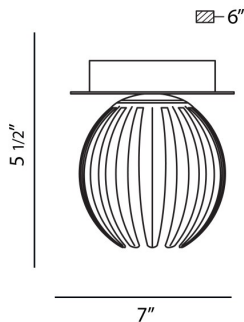

### PRODUCT DETAILS

No.	:	23203-068
Product Color	:	CHROME
Shade / Accent Colour	:	CHROME
Diameter	:	7"
Height	:	5.5"
Ext	:	6"

### TECHNICAL DETAILS

Canopy / Backplate Height	:	0.938"
Canopy / Backplate Dia.	:	4.688"
Adjustable Lamp Head	:	No
Approval	:	