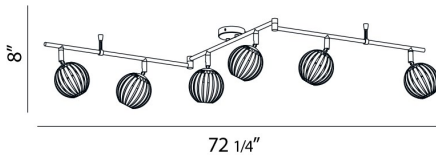

COSMO, 6-LIGHT TRACK

PRODUCT DETAILS

No.	:	23208-049
Product Color	:	CHROME
Shade / Accent Colour	:	PURPLE
Length	:	72.25"
Height	:	8"

LIGHT SOURCE DETAILS

Number of Bulbs	:	6
Light Source	:	Halogen
Light Source Type	:	G9
Input Voltage	:	120V
Bulb Voltage	:	120V
Socket Type	:	G9
Wattage	:	40W
Total Wattage	:	240W
Bulb Included	:	Yes
Dimmable	:	Yes

OPTIONS AVAILABLE

ITEM NO.	FINISH	SHADE
23208-049	CHROME	PURPLE

TECHNICAL DETAILS

Light Direction	:	Down
Adjustable Lamp Head	:	No
Approval	:	

PROJECT INFORMATION

 Job Name: Date: Type:

 Comments: