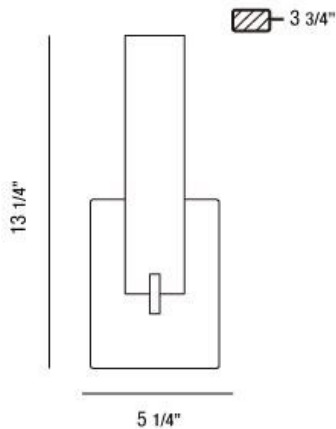

ZUMA, WALL MOUNT

PRODUCT DETAILS

No.	:	23271-036
Product Color	:	OIL RUBBED BRONZE
Shade / Accent Colour	:	OPAL WHITE GLASS
Width	:	5.25"
Height	:	13.25"
Ext	:	3.75"
Weight	:	2lbs

LIGHT SOURCE DETAILS

Number of Bulbs	:	2
Light Source	:	Halogen
Light Source Type	:	G9
Input Voltage	:	120V
Bulb Voltage	:	120V
Socket Type	:	G9
Wattage	:	40W
Total Wattage	:	80W
Bulb Included	:	Yes
Dimmable	:	Yes

OPTIONS AVAILABLE

ITEM NO.	FINISH	SHADE
23271-012	CHROME	FROSTED
23271-029	BRUSHED NICKEL	FROSTED
	OIL RUBBED	OPAL WHITE
23271-036	BRONZE	GLASS

TECHNICAL DETAILS

Light Direction	:	Up
Canopy / Backplate Length	:	6.125"
Canopy / Backplate Height	:	0.813"
Canopy / Backplate Width	:	4.5"
Adjustable Lamp Head	:	No
Mounting	:	Up
Approval	:	