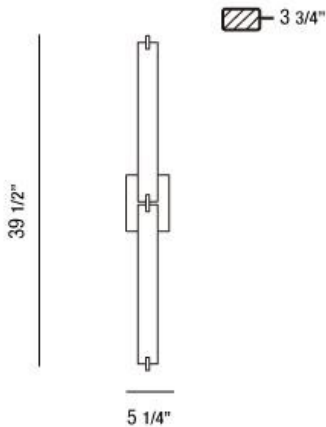

ZUMA, WALL MOUNT

PRODUCT DETAILS

No.	:	23273-023
Product Color	:	BRUSHED NICKEL
Product Material	:	METAL
Shade / Accent Colour	:	FROSTED
Shade / Accent Material	:	GLASS
Width	:	39.5"
Height	:	5.25"
Ext	:	3.75"
Weight	:	4.4lbs

Options Available

ITEM NO.	FINISH	SHADE
23273-023	BRUSHED NICKEL	FROSTED
	OIL RUBBED	OPAL WHITE
23273-030	BRONZE	GLASS

TECHNICAL DETAILS

Canopy / Backplate Length	:	6.125"
Canopy / Backplate Height	:	0.813"
Canopy / Backplate Width	:	4.5"
Adjustable Lamp Head	:	No
Mounting	:	Up or Down
Approval	:	