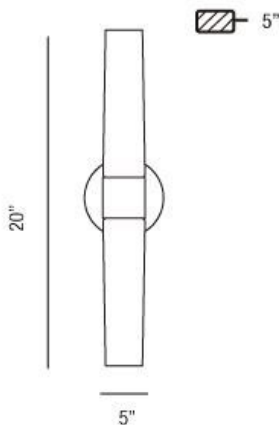

VESPER, WALL MOUNT

PRODUCT DETAILS

No.	:	23274-013
Product Color	:	CHROME
Product Material	:	METAL
Shade / Accent Colour	:	FROSTED
Shade / Accent Material	:	GLASS
Width	:	5"
Height	:	20"
Ext	:	5"
Weight	:	3.1lbs

OPTIONS AVAILABLE

ITEM NO.	FINISH	SHADE
23274-013	CHROME	FROSTED
23274-020	BRUSHED NICKEL	FROSTED

TECHNICAL DETAILS

Light Direction	:	Up and Down
Canopy / Backplate Height	:	0.68"
Canopy / Backplate Dia.	:	4.75"
Adjustable Lamp Head	:	No
Mounting	:	Up or Down
Approval	:	