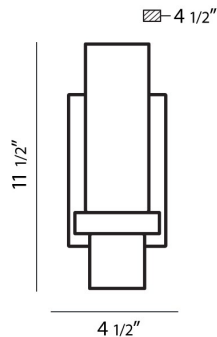

### PRODUCT DETAILS

No.	:	23277-014
Product Color	:	OIL RUBBED BRONZE
Product Material	:	METAL
Shade / Accent Colour	:	OPAL WHITE
Shade / Accent Material	:	GLASS
Width	:	4.5"
Height	:	11.5"
Ext	:	4.5"
Weight	:	2.6lbs

### TECHNICAL DETAILS

Light Direction	:	Up
Canopy / Backplate Length	:	7.063"
Canopy / Backplate Height	:	0.625"
Canopy / Backplate Width	:	4.5"
Adjustable Lamp Head	:	No
Mounting	:	Up
Approval	:	