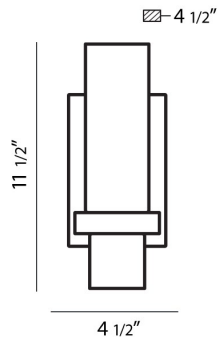

PILLAR, WALL MOUNT

PRODUCT DETAILS

No.	:	23277-021
Product Color	:	BRUSHED NICKEL
Product Material	:	METAL
Shade / Accent Colour	:	OPAL WHITE
Shade / Accent Material	:	GLASS
Width	:	4.5"
Height	:	11.5"
Ext	:	4.5"
Weight	:	2.6lbs

OPTIONS AVAILABLE

ITEM NO.	FINISH	SHADE
23277-014	OIL RUBBED BRONZE	OPAL WHITE
23277-021	BRUSHED NICKEL	OPAL WHITE
23277-038	CHROME	OPAL WHITE

TECHNICAL DETAILS

Light Direction	:	Up
Canopy / Backplate Length	:	7.063"
Canopy / Backplate Height	:	0.625"
Canopy / Backplate Width	:	4.5"
Adjustable Lamp Head	:	No
Mounting	:	Up
Approval	:	