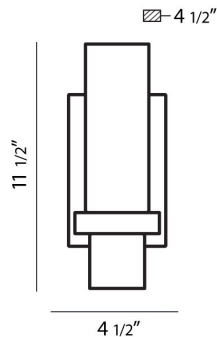

PILLAR, WALL MOUNT

PRODUCT DETAILS

No.	:	23277-038
Product Color	:	CHROME
Product Material	:	METAL
Shade / Accent Colour	:	OPAL WHITE
Shade / Accent Material	:	GLASS
Width	:	4.5"
Height	:	11.5"
Ext	:	4.5"
Weight	:	2.6lbs

OPTIONS AVAILABLE

ITEM NO.	FINISH	SHADE
23277-014	OIL RUBBED BRONZE	OPAL WHITE
23277-021	BRUSHED NICKEL	OPAL WHITE
23277-038	CHROME	OPAL WHITE

TECHNICAL DETAILS

Light Direction	:	Up
Canopy / Backplate Length	:	7.063"
Canopy / Backplate Height	:	0.625"
Canopy / Backplate Width	:	4.5"
Adjustable Lamp Head	:	No
Mounting	:	Up
Approval	:	