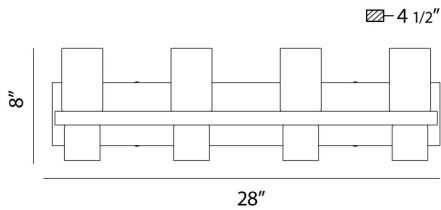

PILLAR, 28" VANITY LIGHT

OPTIONS AVAILABLE

ITEM NO.	FINISH	SHADE
23279-032	CHROME	OPAL WHITE

PRODUCT DETAILS

No.	:	23279-032
Product Color	:	CHROME
Product Material	:	METAL
Shade / Accent Colour	:	OPAL WHITE
Shade / Accent Material	:	GLASS
Width	:	28"
Height	:	8"
Ext	:	4.5"
Weight	:	9.6lbs

Light Direction	:	Up
Canopy / Backplate Length	:	28"
Canopy / Backplate Height	:	0.625"
Canopy / Backplate Width	:	4.5"
Adjustable Lamp Head	:	No
Mounting	:	Up
Approval	:	

PROJECT INFORMATION

Job Name: Date: Category: