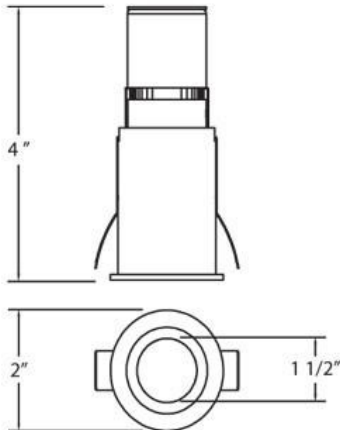

23283, 2-INCH ROUND ARCH RECESSED, 3W LED

PRODUCT DETAILS

No.	:	23283-015
Product Color	:	CHROME
Shade / Accent Colour	:	WHITE
Diameter	:	2"
Height	:	4"
Weight	:	0.6lbs

LIGHT SOURCE DETAILS

Light Source Type	:	INTEGRATED LED
Input Voltage	:	120V
Bulb Voltage	:	120V
Socket Type	:	LED
Total Wattage	:	3W
Initial Lumens	:	164lm
Kelvin	:	3000K
CRI	:	85

OPTIONS AVAILABLE

ITEM NO.	FINISH	SHADE
23283-015	CHROME	WHITE

TECHNICAL DETAILS

Light Direction	:	Down
Adjustable Lamp Head	:	No
Location	:	DAMP
Approval	:	
Title 24	:	Yes
Beam Angle	:	40
Cut Hole Diameter	:	1.75"