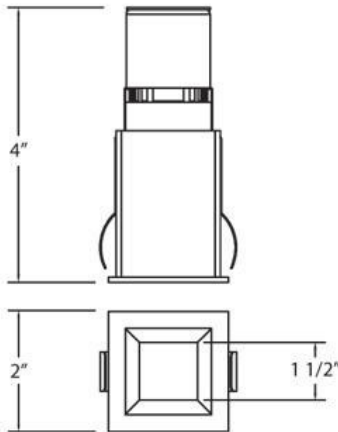

23284, 2-INCH SQUARE ARCH RECESSED, 3W LED

PRODUCT DETAILS

No.	:	23284-012
Product Color	:	CHROME
Shade / Accent Colour	:	WHITE
Length	:	2"
Width	:	2"
Height	:	4"
Weight	:	0.7lbs

LIGHT SOURCE DETAILS

Light Source Type	:	INTEGRATED LED
Input Voltage	:	120V
Bulb Voltage	:	120V
Socket Type	:	LED
Total Wattage	:	3W
Initial Lumens	:	164lm
Kelvin	:	3000K
CRI	:	85

OPTIONS AVAILABLE

ITEM NO.	FINISH	SHADE
23284-012	CHROME	WHITE

TECHNICAL DETAILS

Light Direction	:	Down
Adjustable Lamp Head	:	No
Location	:	DAMP
Approval	:	
Title 24	:	Yes
Beam Angle	:	40
Cut Hole Length	:	1.75"
Cut Hole Width	:	1.75"