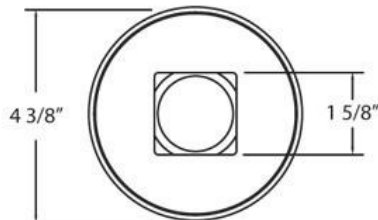

### PRODUCT DETAILS

No.	:	23286-01
Product Color	:	BLACK
Diameter	:	4.375"
Height	:	2"
Weight	:	0.2lbs

### TECHNICAL DETAILS

Light Direction	:	Down
Adjustable Lamp Head	:	No
Location	:	DRY
Approval	:	
Cut Hole Diameter	:	1.625"