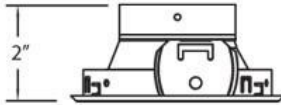

### PRODUCT DETAILS

No.	:	23286-01
Product Color	:	BLACK
Diameter	:	4.375"
Height	:	2"
Weight	:	0.2lbs

### TECHNICAL DETAILS

Light Direction	:	Down
Adjustable Lamp Head	:	No
Location	:	DRY
Approval	:	
Cut Hole Diameter	:	1.625"