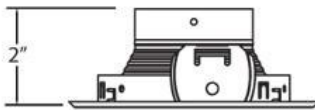

23336, TRIM, 4IN ROUND REGRESS

PRODUCT DETAILS

No.	:	23336-01
Product Color	:	BLACK
Diameter	:	5.125"
Height	:	2"
Weight	:	0.4lbs

LIGHT SOURCE DETAILS

Number of Bulbs	:	1 / 1
Light Source	:	Halogen / Halogen
Light Source Type	:	MR16 / GU10
Input Voltage	:	120 / 120V
Bulb Voltage	:	12 / 120V
Socket Type	:	/
Wattage	:	50 / 50W
Total Wattage	:	50 / 50W
Bulb Included	:	No / No
Dimmable	:	Yes / Yes

Light Direction	:	Down
Adjustable Lamp Head	:	No
Approval	:	
Cut Hole Diameter	:	4.375"

PROJECT INFORMATION

 Job Name: Date: Category:

 Comments: