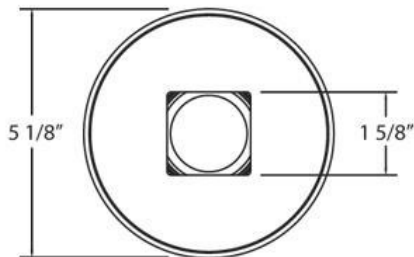

23336, TRIM, 4IN ROUND REGRESS

PRODUCT DETAILS

No.	:	23336-01
Product Color	:	BLACK
Diameter	:	5.125"
Height	:	2"
Weight	:	0.4lbs

LIGHT SOURCE DETAILS

Number of Bulbs	:	1 / 1
Light Source	:	Halogen / Halogen
Light Source Type	:	MR16 / GU10
Input Voltage	:	120 / 120V
Bulb Voltage	:	12 / 120V
Socket Type	:	/
Wattage	:	50 / 50W
Total Wattage	:	50 / 50W
Bulb Included	:	No / No
Dimmable	:	Yes / Yes

Light Direction	:	Down
Adjustable Lamp Head	:	No
Approval	:	
Cut Hole Diameter	:	4.375"

PROJECT INFORMATION

 Job Name: Date: Category:

 Comments: