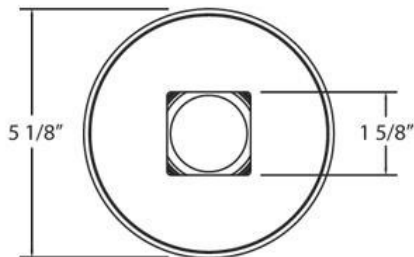

### PRODUCT DETAILS

No.	:	23336-08
Product Color	:	SATIN COPPER
Diameter	:	5.125"
Height	:	2"
Weight	:	0.4lbs

### TECHNICAL DETAILS

Light Direction	:	Down
Adjustable Lamp Head	:	No
Approval	:	
Cut Hole Diameter	:	4.375"