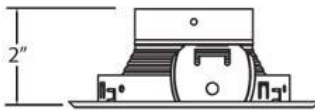

### PRODUCT DETAILS

No.	:	23336-08
Product Color	:	SATIN COPPER
Diameter	:	5.125"
Height	:	2"
Weight	:	0.4lbs

### TECHNICAL DETAILS

Light Direction	:	Down
Adjustable Lamp Head	:	No
Approval	:	
Cut Hole Diameter	:	4.375"