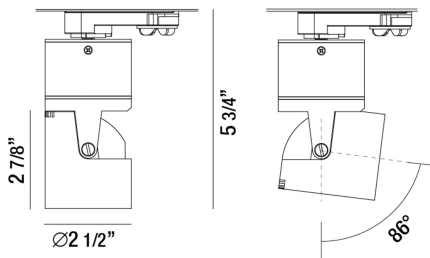

### PRODUCT DETAILS

No.	:	23348-011
Product Color	:	WHITE
Diameter	:	2.5"
Height	:	5.75"
Weight	:	3.3lbs

### TECHNICAL DETAILS

Light Direction	:	Down
Adjustable Lamp Head	:	Yes
Location	:	DRY
Approval	:	
Title 24	:	Yes
Beam Angle	:	30
Vertical Adjustment	:	355
Horizontal Adjustment	:	86