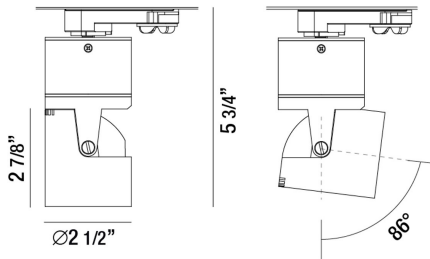

PROJECT INFORMATION

Job Name: Date: Type:

Comments: