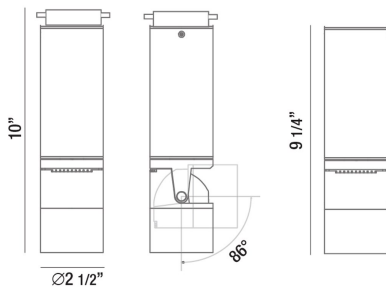

23350, 50W MR16

PRODUCT DETAILS

No.	:	23350-014
Product Color	:	WHITE
Diameter	:	2.5"
Height	:	10"

LIGHT SOURCE DETAILS

Number of Bulbs	:	1
Light Source	:	Halogen
Light Source Type	:	MR16
Input Voltage	:	120V
Bulb Voltage	:	12V
Socket Type	:	GU5.3
Wattage	:	50W
Total Wattage	:	50W
Bulb Included	:	No
Dimmable	:	Yes

OPTIONS AVAILABLE

ITEM NO.	FINISH	SHADE
23350-014	WHITE	

TECHNICAL DETAILS

Light Direction	:	Down
Adjustable Lamp Head	:	Yes
Approval	:	
Vertical Adjustment	:	90
Horizontal Adjustment	:	350

PROJECT INFORMATION