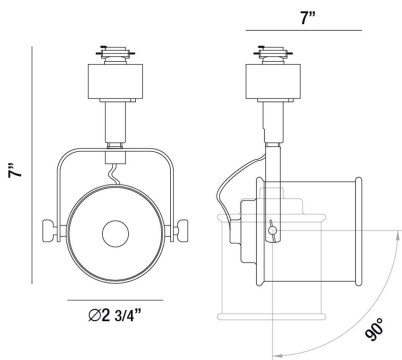

23359, 50W GU10

PRODUCT DETAILS

No.	:	23359-017
Product Color	:	BLACK
Width	:	7"
Diameter	:	2.75"
Height	:	7"
Weight	:	0.4lbs

LIGHT SOURCE DETAILS

Number of Bulbs	:	1
Light Source	:	Halogen
Light Source Type	:	GU10
Input Voltage	:	120V
Bulb Voltage	:	120V
Socket Type	:	GU10
Wattage	:	50W
Total Wattage	:	50W
Bulb Included	:	No
Dimmable	:	Yes

OPTIONS AVAILABLE

ITEM NO.	FINISH	SHADE
23359-017	BLACK	
23359-024	PLATINUM	BRUSHED NICKEL

TECHNICAL DETAILS

Light Direction	:	Down
Adjustable Lamp Head	:	Yes
Approval	:	
Vertical Adjustment	:	90
Horizontal Adjustment	:	350