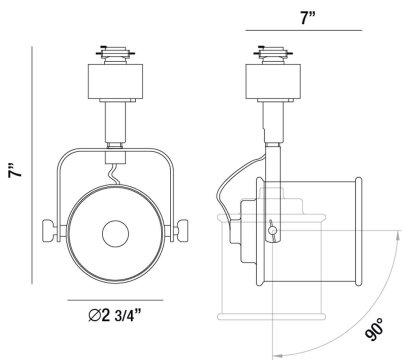

23359, 50W GU10

PRODUCT DETAILS

No.	:	23359-024
Product Color	:	PLATINUM
Shade / Accent Colour	:	BRUSHED NICKEL
Width	:	7"
Diameter	:	2.75"
Height	:	7"
Weight	:	0.4lbs

LIGHT SOURCE DETAILS

Number of Bulbs	:	1
Light Source	:	Halogen
Light Source Type	:	GU10
Input Voltage	:	120V
Bulb Voltage	:	120V
Socket Type	:	GU10
Wattage	:	50W
Total Wattage	:	50W
Bulb Included	:	No
Dimmable	:	Yes

OPTIONS AVAILABLE

ITEM NO.	FINISH	SHADE
23359-017	BLACK	
23359-024	PLATINUM	BRUSHED NICKEL

TECHNICAL DETAILS

Light Direction	:	Down
Adjustable Lamp Head	:	Yes
Approval	:	
Vertical Adjustment	:	90
Horizontal Adjustment	:	350