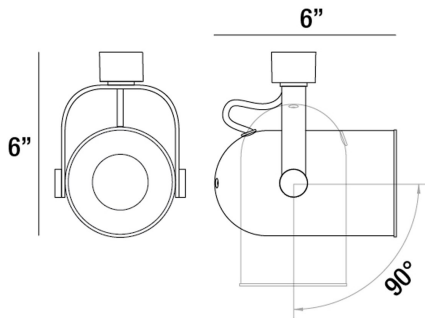

23401, 50W PAR20

PRODUCT DETAILS

No.	:	23401-013
Product Color	:	WHITE
Width	:	6"
Height	:	6"

LIGHT SOURCE DETAILS

Number of Bulbs	:	1
Light Source	:	Incandescent
Light Source Type	:	PAR20
Input Voltage	:	120V
Bulb Voltage	:	120V
Socket Type	:	E26
Wattage	:	50W
Total Wattage	:	50W
Bulb Included	:	No
Dimmable	:	Yes

OPTIONS AVAILABLE

ITEM NO.	FINISH	SHADE
23401-013	WHITE	
23401-037	PLATINUM	

TECHNICAL DETAILS

Light Direction	:	Down
Adjustable Lamp Head	:	Yes
Approval	:	
Beam Angle	:	120
Vertical Adjustment	:	90
Horizontal Adjustment	:	350