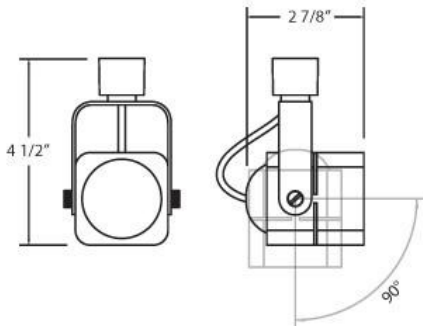

23405, 50W GU10

PRODUCT DETAILS

No.	:	23405-028
Product Color	:	BLACK
Shade / Accent Colour	:	BLACK
Width	:	2.875"
Height	:	4.5"

LIGHT SOURCE DETAILS

Number of Bulbs	:	1
Light Source	:	Halogen
Light Source Type	:	GU10
Input Voltage	:	120V
Bulb Voltage	:	120V
Socket Type	:	GU10
Wattage	:	50W
Total Wattage	:	50W
Bulb Included	:	No
Dimmable	:	Yes

OPTIONS AVAILABLE

ITEM NO.	FINISH	SHADE
23405-028	BLACK	BLACK
23405-035	BLACK	BRUSHED NICKEL
23405-045	WHITE	BRUSHED NICKEL

TECHNICAL DETAILS

Light Direction	:	Down
Adjustable Lamp Head	:	Yes
Approval	:	
Vertical Adjustment	:	90
Horizontal Adjustment	:	350