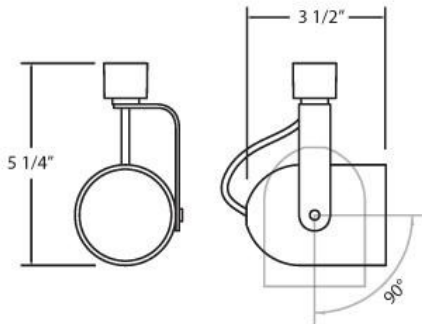

23406, 50W GU10

PRODUCT DETAILS

No.	:	23406-025
Product Color	:	BLACK
Shade / Accent Colour	:	BLACK
Width	:	3.5"
Height	:	5.25"

LIGHT SOURCE DETAILS

Number of Bulbs	:	1
Light Source	:	Halogen
Light Source Type	:	GU10
Input Voltage	:	120V
Bulb Voltage	:	120V
Socket Type	:	GU10
Wattage	:	50W
Total Wattage	:	50W
Bulb Included	:	No
Dimmable	:	Yes

OPTIONS AVAILABLE

ITEM NO.	FINISH	SHADE
23406-025	BLACK	BLACK
23406-032	WHITE	BRUSHED NICKEL
23406-038	BLACK	BRUSHED NICKEL

TECHNICAL DETAILS

Light Direction	:	Down
Adjustable Lamp Head	:	Yes
Approval	:	
Vertical Adjustment	:	90
Horizontal Adjustment	:	350