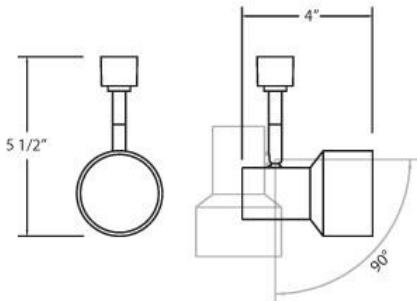

### PRODUCT DETAILS

No.	:	23407-022
Product Color	:	BLACK
Shade / Accent Colour	:	BLACK
Width	:	4"
Height	:	5.5"

### LIGHT SOURCE DETAILS

Number of Bulbs	:	1
Light Source	:	Halogen
Light Source Type	:	GU10
Input Voltage	:	120V
Bulb Voltage	:	120V
Socket Type	:	GU10
Wattage	:	50W
Total Wattage	:	50W
Bulb Included	:	No
Dimmable	:	Yes

### TECHNICAL DETAILS

Light Direction	:	Down
Adjustable Lamp Head	:	Yes
Approval	:	
Vertical Adjustment	:	90
Horizontal Adjustment	:	350