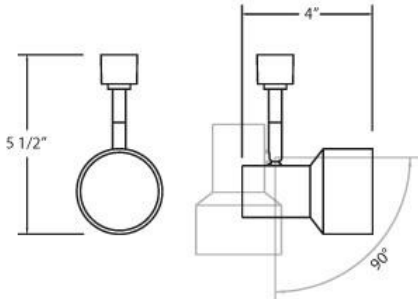

23407, 50W GU10

PRODUCT DETAILS

No.	:	23407-039
Product Color	:	WHITE
Shade / Accent Colour	:	BRUSHED NICKEL
Width	:	4"
Height	:	5.5"

LIGHT SOURCE DETAILS

Number of Bulbs	:	1
Light Source	:	Halogen
Light Source Type	:	GU10
Input Voltage	:	120V
Bulb Voltage	:	120V
Socket Type	:	GU10
Wattage	:	50W
Total Wattage	:	50W
Bulb Included	:	No
Dimmable	:	Yes

Options Available

ITEM NO.	FINISH	SHADE
23407-022	BLACK	BLACK
23407-039	WHITE	BRUSHED NICKEL
23407-045	BLACK	BRUSHED NICKEL

TECHNICAL DETAILS

Light Direction	:	Down
Adjustable Lamp Head	:	Yes
Approval	:	
Vertical Adjustment	:	90
Horizontal Adjustment	:	350